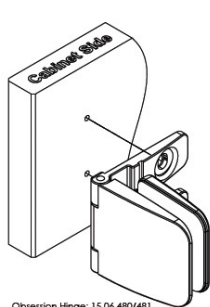

PRODUCT SHEET

Description:

Glass Door Hinge "Obsession" Inset, Brass, Black,W/Catch,For 8-10mm Glass, Glass Drill: $\varnothing$ 14mm, Load Capacity 16kg,, Max Door Size: 650x2000x10mm

Item number:

15.06.481-0

Units	Box	Carton	HS Code	Barcode
Pcs.	1	20	8302100090	 5704866510233

SISO A/S

Mileparken 11
DK-2740 Skovlunde
Denmark
VAT: DK 24786013

Phone +45 45 830 900

www.siso.dk
siso@siso.dk

Danske Bank
Nytrov Branch
Copenhagen
SWIFT: DABADKKK

Account no.
4180 3112 112936
IBAN Account
DK7230003112112936