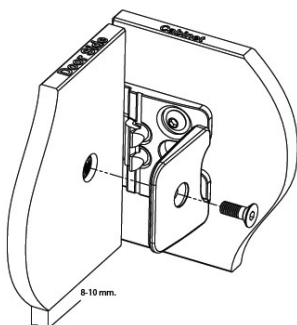

PRODUCT SHEET

Description:

Glass Door Hinge "Obsession" Inset, Brass, Black,W/Catch,For 8-10mm Glass, Glass Drill: $\varnothing$ 14mm, Load Capacity 16kg,, Max Door Size: 650x2000x10mm

Item number:

15.06.481-0

Units	Box	Carton	HS Code	Barcode
Pcs.	1	20	8302100090	 5704866510233

SISO A/S

Mileparken 11
DK-2740 Skovlunde
Denmark
VAT: DK 24786013

Phone +45 45 830 900

www.siso.dk
siso@siso.dk

Danske Bank
Nytrov Branch
Copenhagen
SWIFT: DABADKKK

Account no.
4180 3112 112936
IBAN Account
DK7230003112112936