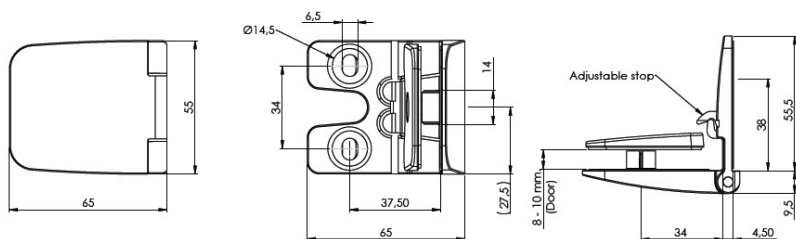

PRODUCT SHEET

Description:

Glass Door Hinge "Obsession" Inset, Brass, Black,W/Catch,For 8-10mm Glass, Glass Drill: $\varnothing$ 14mm, Load Capacity 16kg,, Max Door Size: 650x2000x10mm

Item number:

15.06.481-0

Units	Box	Carton	HS Code	Barcode
Pcs.	1	20	8302100090	 5704866510233

SISO A/S

Mileparken 11
DK-2740 Skovlunde
Denmark
VAT: DK 24786013

Phone +45 45 830 900

www.siso.dk
siso@siso.dk

Danske Bank
Nytrov Branch
Copenhagen
SWIFT: DABADKKK

Account no.
4180 3112 112936
IBAN Account
DK7230003112112936